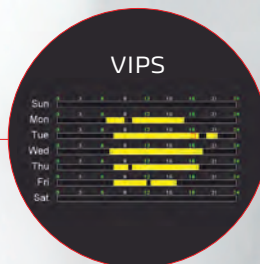

NESCAFÉ VISTA COMPACT ESPRESSO

Optioneel ook uit te voeren als **combi-automaat** met koffie en bonen.

Uitgevoerd met het VIPS-energiespaarprogramma. Een **zelflerend energiebesparingsysteem**.

Machine is voorzien van **sterkte regeling**

Energiezuinige machine met **A+ energielabel**.

De **NESCAFÉ Vista Compact Espresso** is de compacte versie van de NESCAFÉ Vista Espresso en met zijn compacte formaat overal op kantoor te plaatsen. Deze machine is voorzien van vele functies zoals een full color touchscreen. Hiermee voorziet u de werkvloer met één druk op de knop van een heerlijke kop koffie gemaakt van verse koffiebonen.

TECHNISCHE SPECIFICATIES

Afmetingen:
73,0 x 35,0 x 54,0
(h x b x d in cm)

Gewicht:
40 kg

Boiler inhoud:
1,75 + 0,6 L

Elektrische aansluiting: **230 V**

OVERIGE SPECIFICATIES

Aantal gebruikers:
tot 35

Inhoud canisters:
Instant **0,4 kg**
Bonen **1,2 kg** / Cacao **1,43 kg**
Melk (topping) **1,1 kg**
Ca **453** (o.b.v. 8 gram) zwarte koffies*

Keuze-mogelijkheden:
tot 12

Invoer:
touchscreen

Automatisch spoelprogramma

Zetsnelheid:
Koffie: **40 s.**
Cappuccino: **40 s.**

Kannenfunctie:
Nee

Energie label:
A+

OPTIONEEL

Beveiliging met pincode

Telemetrie

Onderzetkast

Koud water unit

Betaalsysteem

*O.b.v. adviesdosering (120 ml water)

Meer weten?

Antwoordnummer 1199 · 1180 VD Amstelveen
T 020 5699 403 · nescafe@nl.nestle.com
www.nescafeopnetwerk.nl

It all starts with a
NESCAFÉ